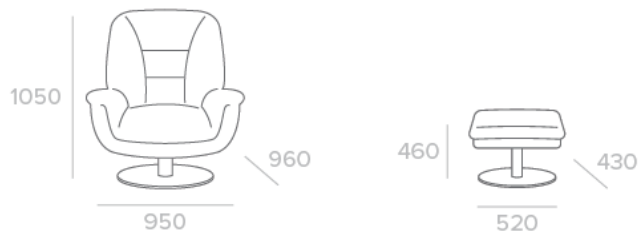

ZION

Kick back and relax in the cosy embrace of the Zion reclining chair and footrest set.

150KG RATED
FOUNDATION

MANUAL
RECLINE

ADJUSTABLE
HEADREST

FOOTREST
OTTOMAN

STRUCTURAL
WARRANTY

FOAM
WARRANTY

SALES COLLATERAL AVAILABLE

- POS PAGE
- 150KG SASH SET
- SPECIFICATION / TRAINING SHEET

KEY FEATURES & BENEFITS

BASE	Metal swivel base	A sturdy base constructed with metal provides a solid and long-lasting base with 360 degree swivel function
FOAM	Premium High-density Foam Base	Base provides a layered foundation for the chair, resulting in a deep softness for comfort that lasts
UPHOLSTERY	Stocked in Teramo fabric	Stocked in Silverstone coloured Teramo fabric, or custom made to order in a variety of Teramo colours
RECLINING MECHANISM	Manually Reclining Backrest	Enjoy the freedom to find the perfect position between sitting upright or kicking back, easily operated in arms reach from the pull tab on the side
ADJUSTABLE HEADREST	Manually Adjustable Headrest	A manually adjustable headrest ratchets forward and provides extra support when reclined
FOOTREST OTTOMAN	Matching Footrest Ottoman	Elevate your comfort by pairing the chair with the matching footrest ottoman for the ultimate lounging experience. Provides optimal support and comfort, ensuring you have a place to put your feet up and unwind